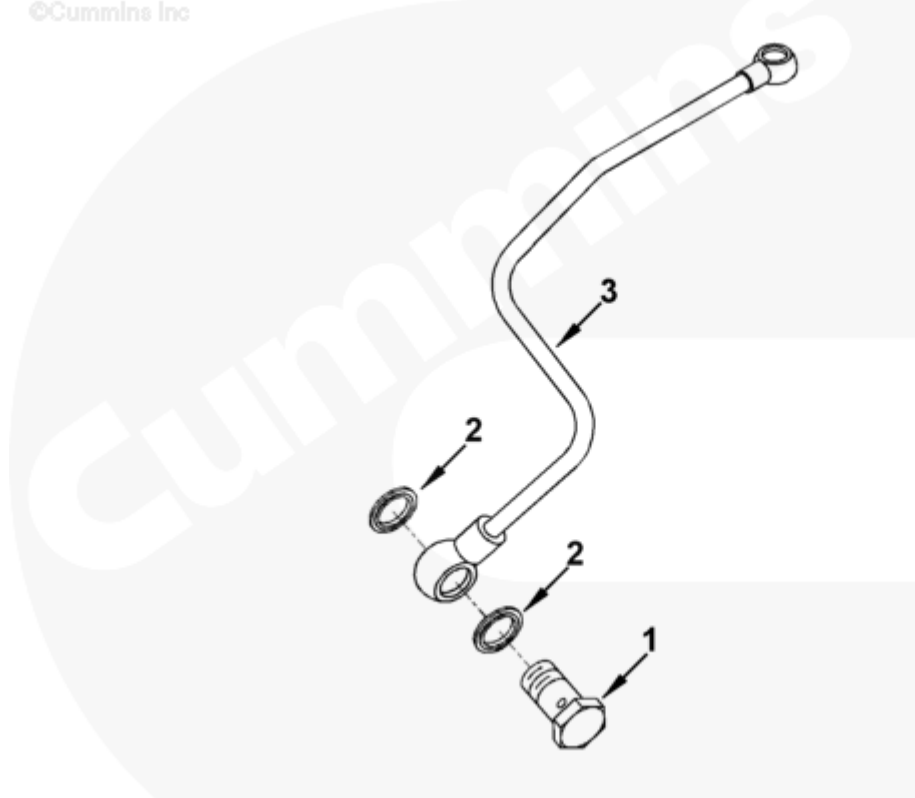

©Cummins Inc

ff950gn

SMALL | MEDIUM | LARGE

Cart	Ref No	Part Number	Part Description	Required	Remarks
View My Cart					
		FF9741-03	Fuel Filter Plumbing		Fuel supply tube from low...(More)

					mount fuel filter head to
					Bosch "P" type fuel injection
					pump on 6 cylinder "B" Series
					engines.
<input type="checkbox"/>	1	3924725	Banjo Connector Screw	1	M14 X 1.50 X 26.
<input type="checkbox"/>	2	3918192	Sealing Washer	2	14MM
<input type="checkbox"/>	3	3921832	Fuel Supply Tube	1	